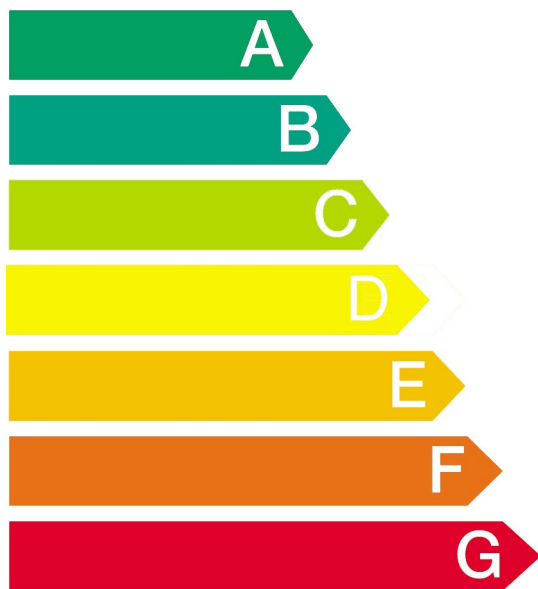

Model

WK14D321GB

More efficient

Less efficient

Energy consumption kWh

kWh

5.50

(to wash a full and dry capacity wash load at 60°C)