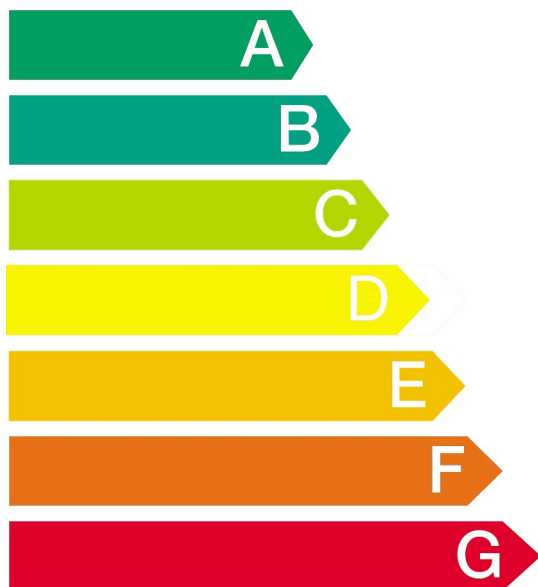

Model

WKD28351GB

More efficient

B

Less efficient

Energy consumption kWh

kWh

5.50

(to wash a full and dry capacity wash load at 60°C)

Washing (only) kWh

kWh

1.27

Actual energy consumption will depend on how the appliance is used

Washing performance

A: higher

G: lower